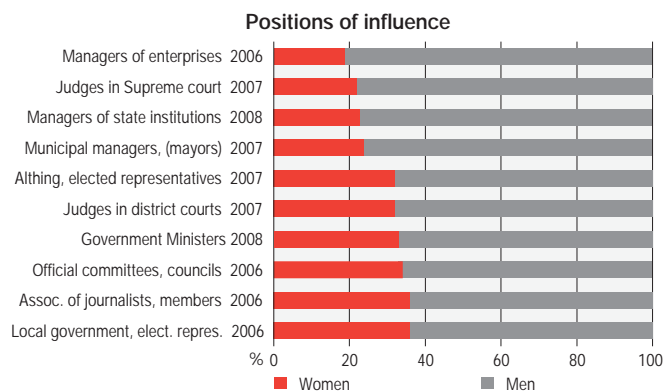

Influence and power

Income and wages

Regular monthly salaries of FT employees in the private sector 2006

Women and Men in Iceland 2008

Population

	Women	Men
Population 31 December	151,096	156,576
0–14 years, %	21	21
15–64 years, %	66	68
65 and older, %	13	10
Life births	2,157	2,258
Total fertility rate	2.1	.
Mean age of mothers/fathers, first child	26.4	30.4
Mean age of spouses, first marriage	31.7	33.7
Deaths total	944	959
Deaths per 1,000 population	6.3	6.42
Infant mortality	1.4	1.3
Average life expectancy at birth, years	83.0	79.4

Population 25-64 years by education levels 2005

Labour Market

Labour force participation rates 1920-2007

Labour market 2007

	Women	Men
Labour force, number	82,600	98,800
Percent division of labour force	46	54
Economic activity rate 16-74 years, %	79	88
Percent of employed, 16-74 years, %	77	86
Percent of employed full-time (35+ hours per week), %	62	90
Percent of employed part-time (<35 hours per week), %	38	10
Average working hours per week	36	47
Average working hours per week, full-time	42	49
Rate of unemployment, %	2.3	2.3