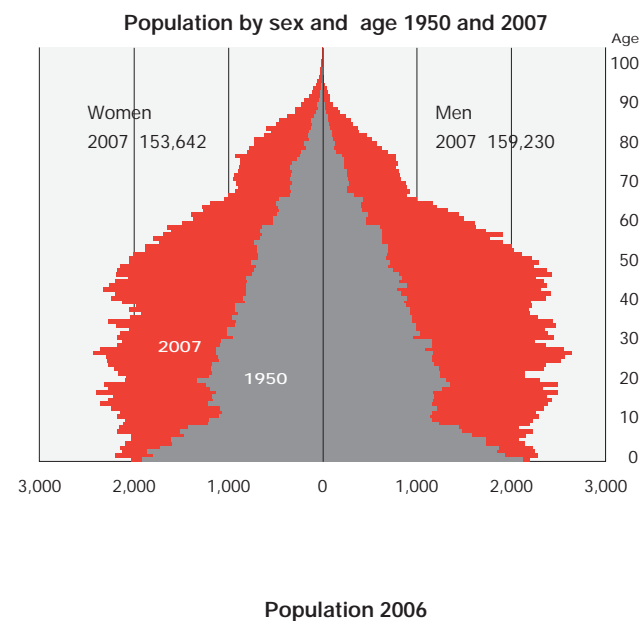

Influence and power

Income and wages

Regular monthly salaries of FT employees in the private sector 2006

Women and Men in Iceland 2008

Population

	Women	Men
Population 31 December	151,096	156,576
0–14 years, %	21	21
15–64 years, %	66	68
65 and older, %	13	10
Life births	2,157	2,258
Total fertility rate	2.1	.
Mean age of mothers/fathers, first child	26.4	30.4
Mean age of spouses, first marriage	31.7	33.7
Deaths total	944	959
Deaths per 1,000 population	6.3	6.42
Infant mortality	1.4	1.3
Average life expectancy at birth, years	83.0	79.4

Population 25-64 years by education levels 2005

Labour Market

Labour force participation rates 1920-2007

Labour market 2007

	Women	Men
Labour force, number	82,600	98,800
Percent division of labour force	46	54
Economic activity rate 16-74 years, %	79	88
Percent of employed, 16-74 years, %	77	86
Percent of employed full-time (35+ hours per week), %	62	90
Percent of employed part-time (<35 hours per week), %	38	10
Average working hours per week	36	47
Average working hours per week, full-time	42	49
Rate of unemployment, %	2.3	2.3