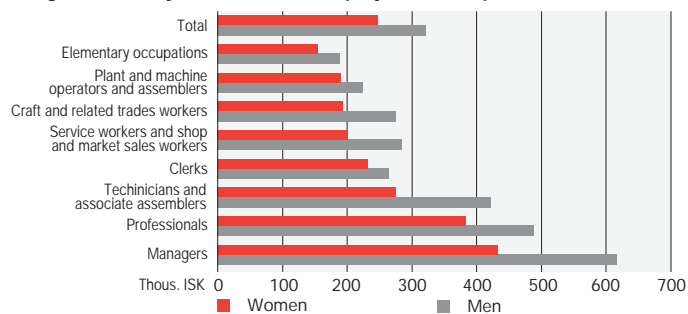

Influence and power

Income and wages

Regular monthly salaries of FT employees in the private sector 2006

Women and Men in Iceland 2008

Population

	Women	Men
Population 31 December	151,096	156,576
0–14 years, %	21	21
15–64 years, %	66	68
65 and older, %	13	10
Life births	2,157	2,258
Total fertility rate	2.1	.
Mean age of mothers/fathers, first child	26.4	30.4
Mean age of spouses, first marriage	31.7	33.7
Deaths total	944	959
Deaths per 1,000 population	6.3	6.42
Infant mortality	1.4	1.3
Average life expectancy at birth, years	83.0	79.4

Population 25-64 years by education levels 2005

Labour Market

Labour force participation rates 1920-2007

Labour market 2007

	Women	Men
Labour force, number	82,600	98,800
Percent division of labour force	46	54
Economic activity rate 16-74 years, %	79	88
Percent of employed, 16-74 years, %	77	86
Percent of employed full-time (35+ hours per week), %	62	90
Percent of employed part-time (<35 hours per week), %	38	10
Average working hours per week	36	47
Average working hours per week, full-time	42	49
Rate of unemployment, %	2.3	2.3