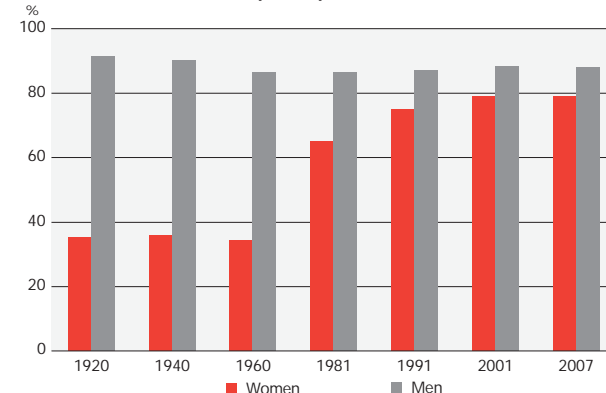

Parents in paid maternity/paternity leave by birthyear of child 2006

Families 2006

Average life expectancy at birth 1931-2006

Education

Students at tertiary level in Iceland and abroad 1980-2006

Graduations at tertiary level 2005/2006

Population 25-64 years by education levels 2005

Labour Market

Labour force participation rates 1920-2007

Labour market 2007

	Women	Men
Labour force, number	82,600	98,800
Percent division of labour force	46	54
Economic activity rate 16-74 years, %	79	88
Percent of employed, 16-74 years, %	77	86
Percent of employed full-time (35+ hours per week), %	62	90
Percent of employed part-time (<35 hours per week), %	38	10
Average working hours per week	36	47
Average working hours per week, full-time	42	49
Rate of unemployment, %	2.3	2.3