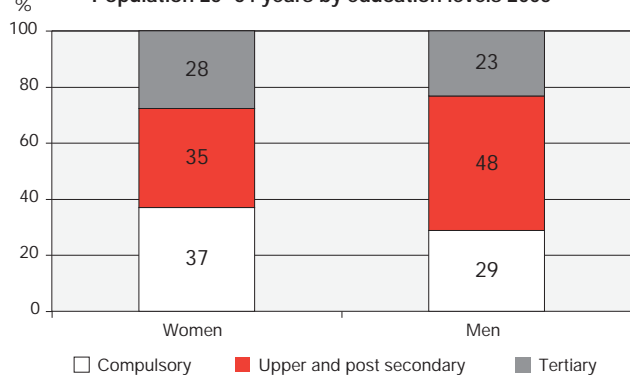

Parents in paid maternity/paternity leave by birthyear of child 2006

Families 2006

Average life expectancy at birth 1931-2006

Education

Students at tertiary level in Iceland and abroad 1980-2006

Graduations at tertiary level 2005/2006

Population 25-64 years by education levels 2005

Labour Market

Labour force participation rates 1920-2007

Labour market 2007

	Women	Men
Labour force, number	82,600	98,800
Percent division of labour force	46	54
Economic activity rate 16-74 years, %	79	88
Percent of employed, 16-74 years, %	77	86
Percent of employed full-time (35+ hours per week), %	62	90
Percent of employed part-time (<35 hours per week), %	38	10
Average working hours per week	36	47
Average working hours per week, full-time	42	49
Rate of unemployment, %	2.3	2.3