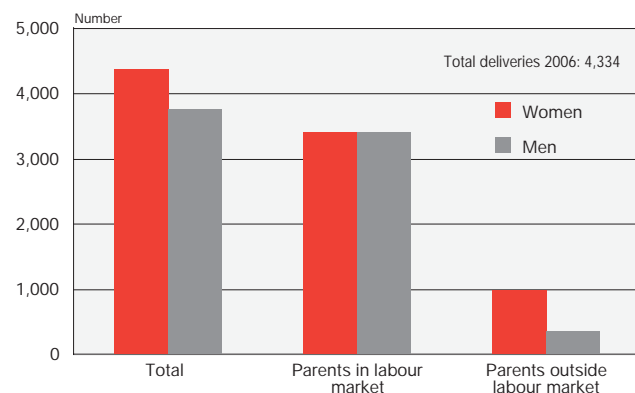

Parents in paid maternity/paternity leave by birthyear of child 2006