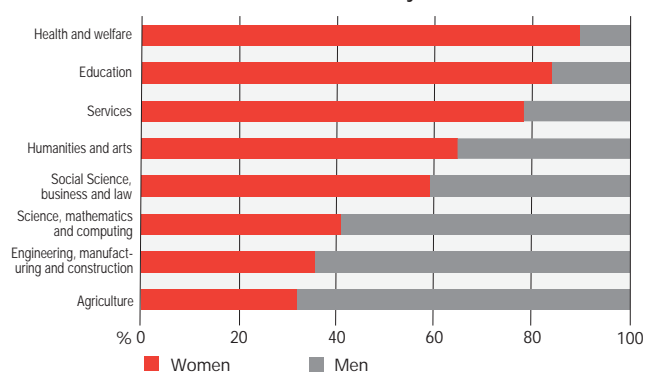

Parents in paid maternity/paternity leave by birthyear of child 2006

Families 2006

Average life expectancy at birth 1931-2006

Education

Students at tertiary level in Iceland and abroad 1980-2006

Graduations at tertiary level 2005/2006

Population 25-64 years by education levels 2005

Labour Market

Labour force participation rates 1920-2007

Labour market 2007

	Women	Men
Labour force, number	82,600	98,800
Percent division of labour force	46	54
Economic activity rate 16-74 years, %	79	88
Percent of employed, 16-74 years, %	77	86
Percent of employed full-time (35+ hours per week), %	62	90
Percent of employed part-time (<35 hours per week), %	38	10
Average working hours per week	36	47
Average working hours per week, full-time	42	49
Rate of unemployment, %	2.3	2.3

Occupations 2007