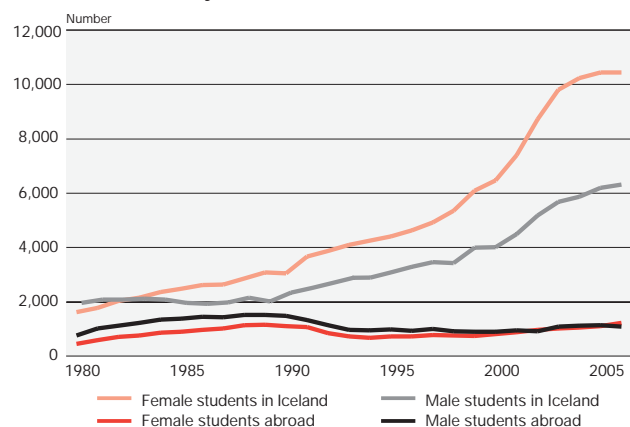

Parents in paid maternity/paternity leave by birthyear of child 2006

Families 2006

Average life expectancy at birth 1931-2006

Education

Students at tertiary level in Iceland and abroad 1980-2006

Graduations at tertiary level 2005/2006

Population 25-64 years by education levels 2005

Labour Market

Labour force participation rates 1920-2007

Labour market 2007

	Women	Men
Labour force, number	82,600	98,800
Percent division of labour force	46	54
Economic activity rate 16-74 years, %	79	88
Percent of employed, 16-74 years, %	77	86
Percent of employed full-time (35+ hours per week), %	62	90
Percent of employed part-time (<35 hours per week), %	38	10
Average working hours per week	36	47
Average working hours per week, full-time	42	49
Rate of unemployment, %	2.3	2.3