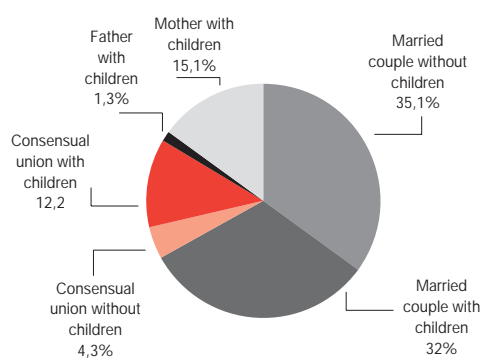

Families 2006