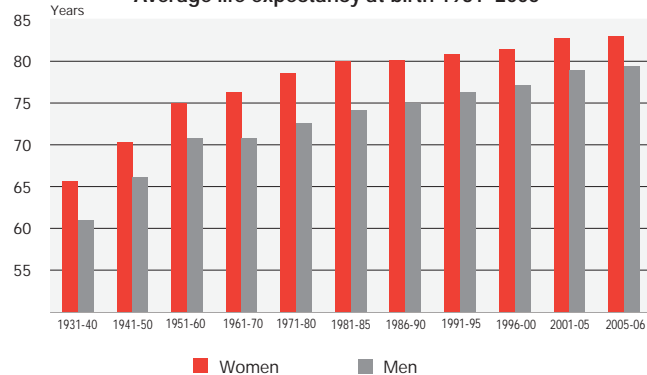

Average life expectancy at birth 1931-2006