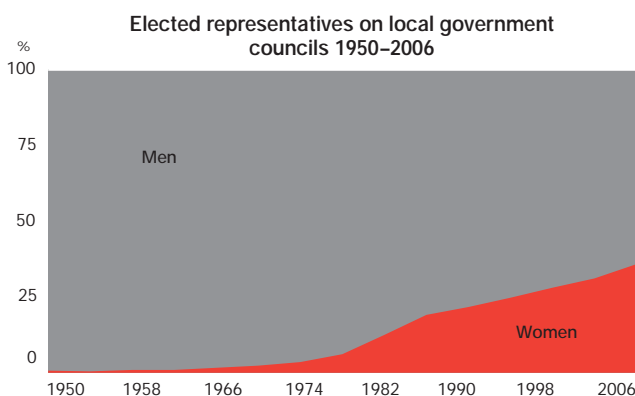

Influence and power

Income and wages

Regular monthly salaries of FT employees in the private sector 2006

Women and Men in Iceland 2008

Population

	Women	Men
Population 31 December	151,096	156,576
0–14 years, %	21	21
15–64 years, %	66	68
65 and older, %	13	10
Life births	2,157	2,258
Total fertility rate	2.1	.
Mean age of mothers/fathers, first child	26.4	30.4
Mean age of spouses, first marriage	31.7	33.7
Deaths total	944	959
Deaths per 1,000 population	6.3	6.42
Infant mortality	1.4	1.3
Average life expectancy at birth, years	83.0	79.4