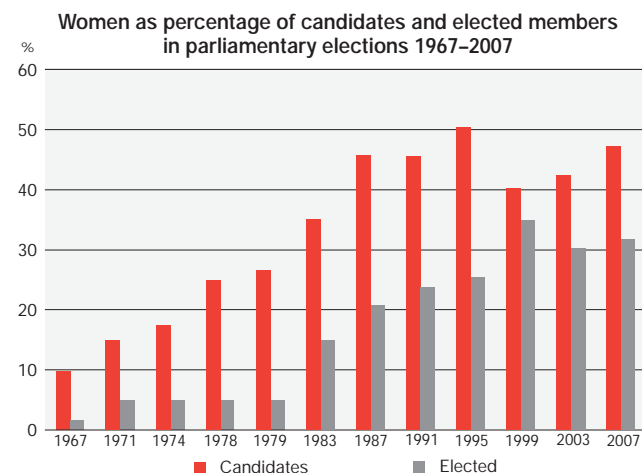

Influence and power

Income and wages

Regular monthly salaries of FT employees in the private sector 2006

Women and Men in Iceland 2008

Population

	Women	Men
Population 31 December	151,096	156,576
0–14 years, %	21	21
15–64 years, %	66	68
65 and older, %	13	10
Life births	2,157	2,258
Total fertility rate	2.1	.
Mean age of mothers/fathers, first child	26.4	30.4
Mean age of spouses, first marriage	31.7	33.7
Deaths total	944	959
Deaths per 1,000 population	6.3	6.42
Infant mortality	1.4	1.3
Average life expectancy at birth, years	83.0	79.4

Population 25-64 years by education levels 2005

Labour Market

Labour force participation rates 1920-2007

Labour market 2007

	Women	Men
Labour force, number	82,600	98,800
Percent division of labour force	46	54
Economic activity rate 16-74 years, %	79	88
Percent of employed, 16-74 years, %	77	86
Percent of employed full-time (35+ hours per week), %	62	90
Percent of employed part-time (<35 hours per week), %	38	10
Average working hours per week	36	47
Average working hours per week, full-time	42	49
Rate of unemployment, %	2.3	2.3