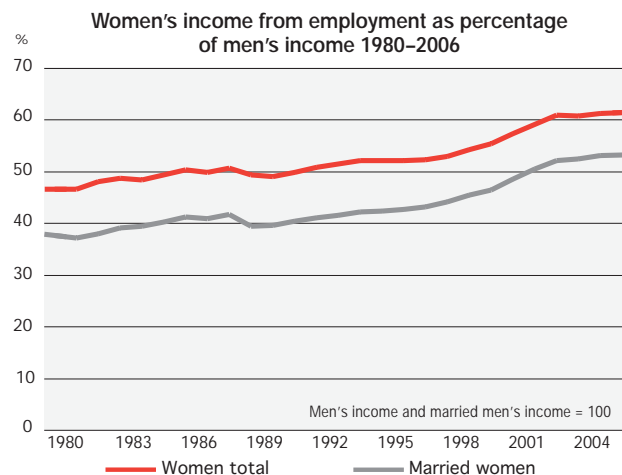

Influence and power

Income and wages

Regular monthly salaries of FT employees in the private sector 2006

Women and Men in Iceland 2008

Population

	Women	Men
Population 31 December	151,096	156,576
0–14 years, %	21	21
15–64 years, %	66	68
65 and older, %	13	10
Life births	2,157	2,258
Total fertility rate	2.1	.
Mean age of mothers/fathers, first child	26.4	30.4
Mean age of spouses, first marriage	31.7	33.7
Deaths total	944	959
Deaths per 1,000 population	6.3	6.42
Infant mortality	1.4	1.3
Average life expectancy at birth, years	83.0	79.4